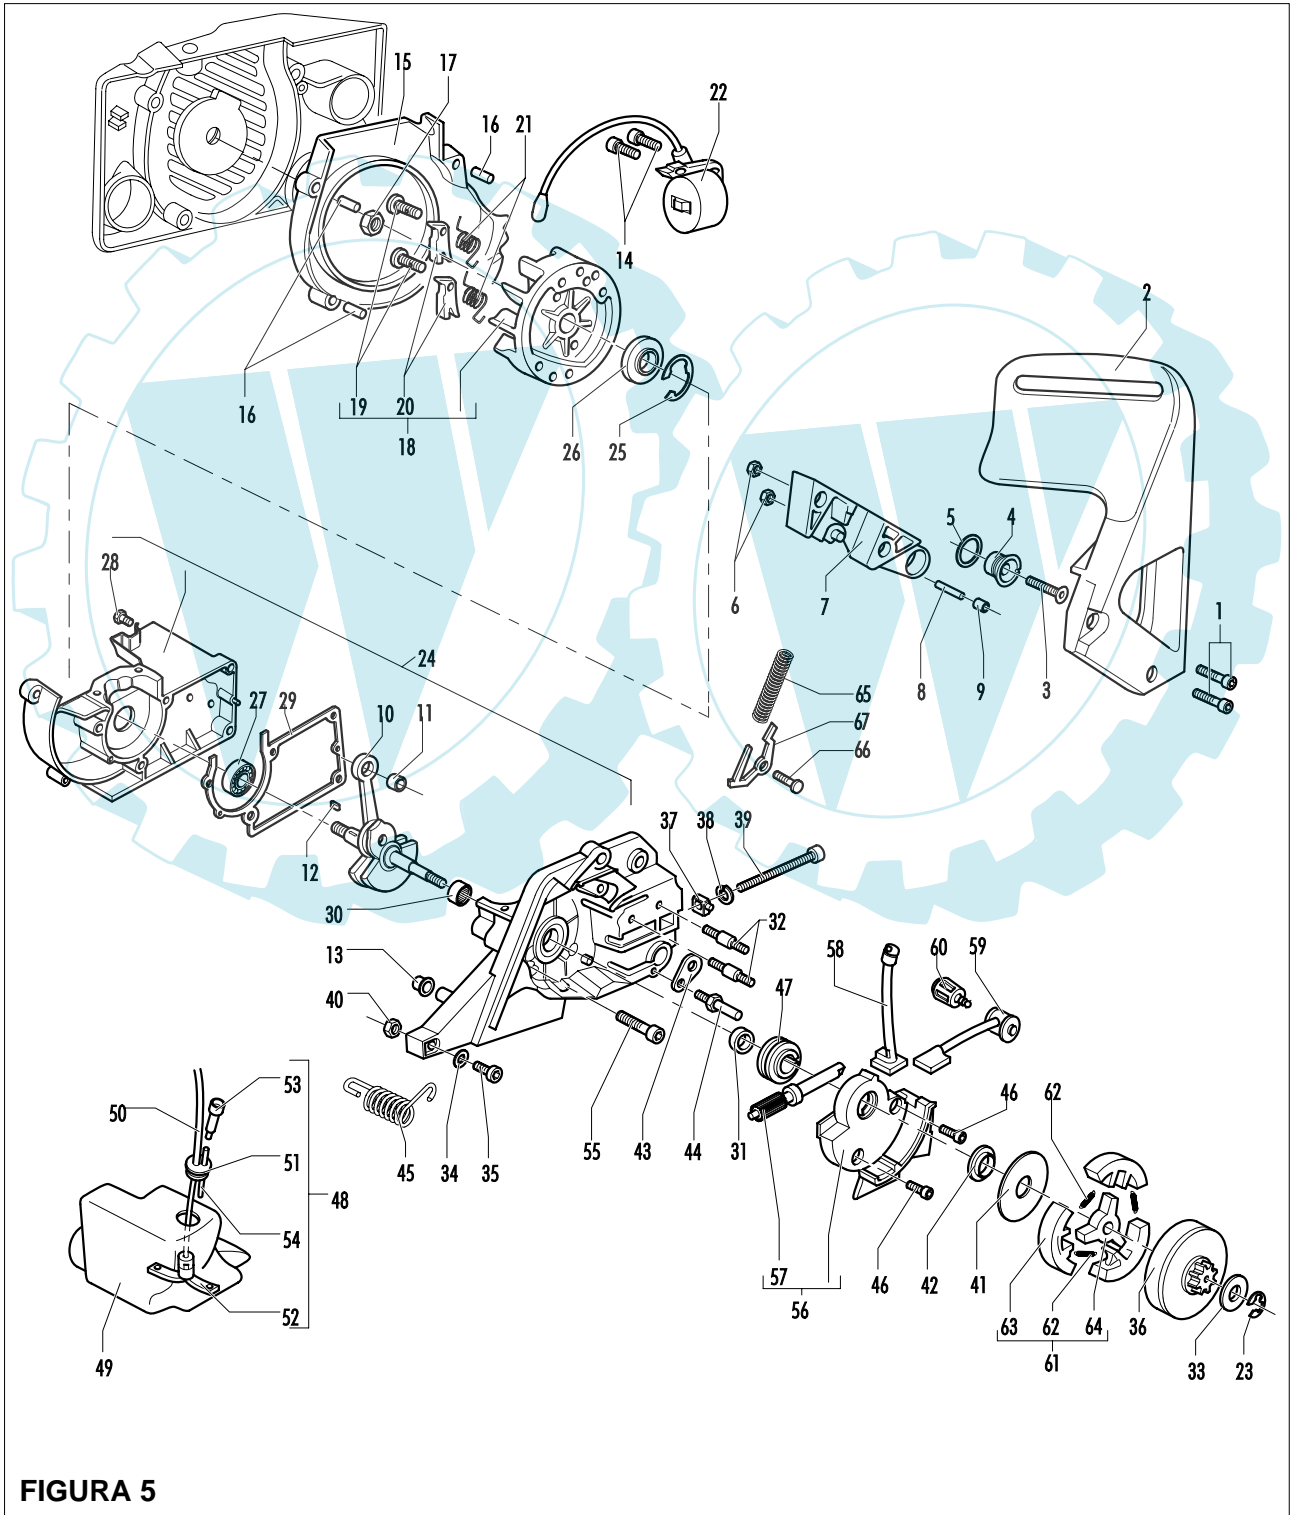

brand	EUROMAC

date	FEB/03	SHEET 5/6

Model	Prefix
EUROMAC S44 18"	01

Product number
953900248

FIGURA 5