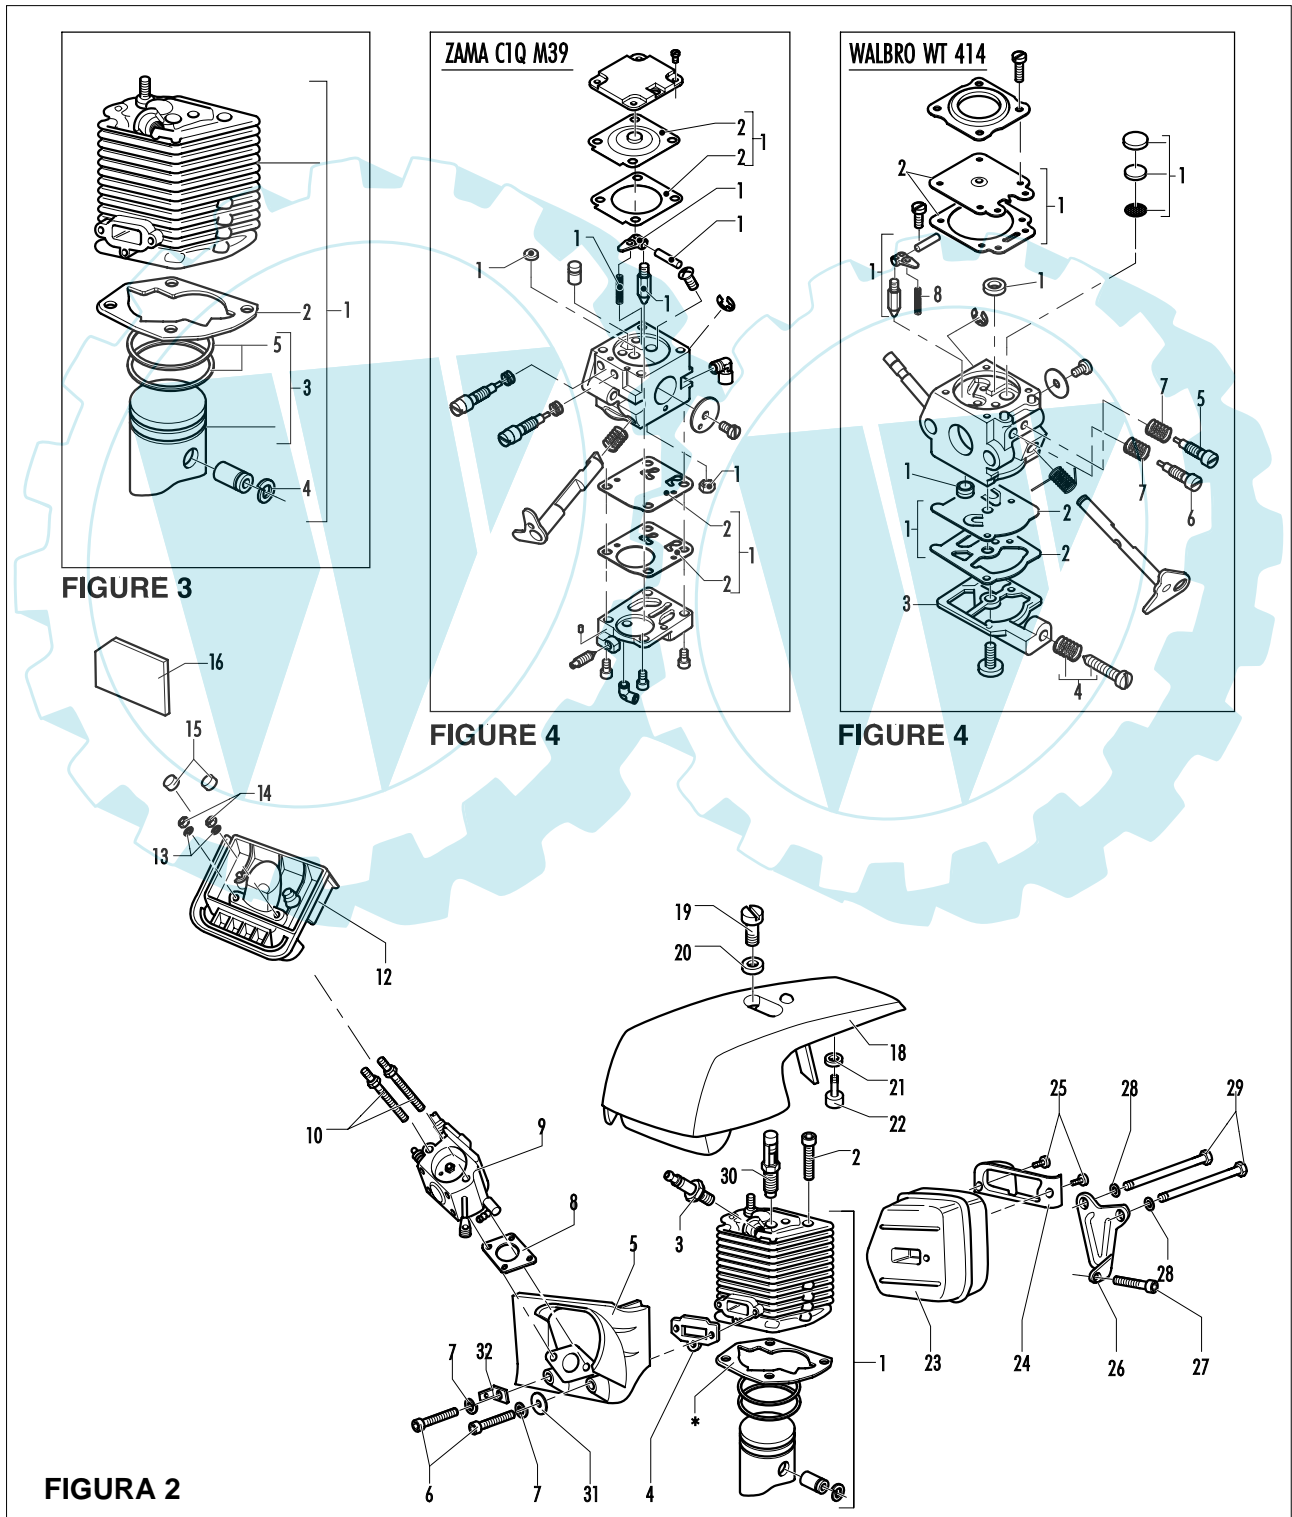

brand	EUROMAC

date	FEB/03	SHEET 3/6

Model	Prefix
EUROMAC S44 18"	01

Product number
953900248