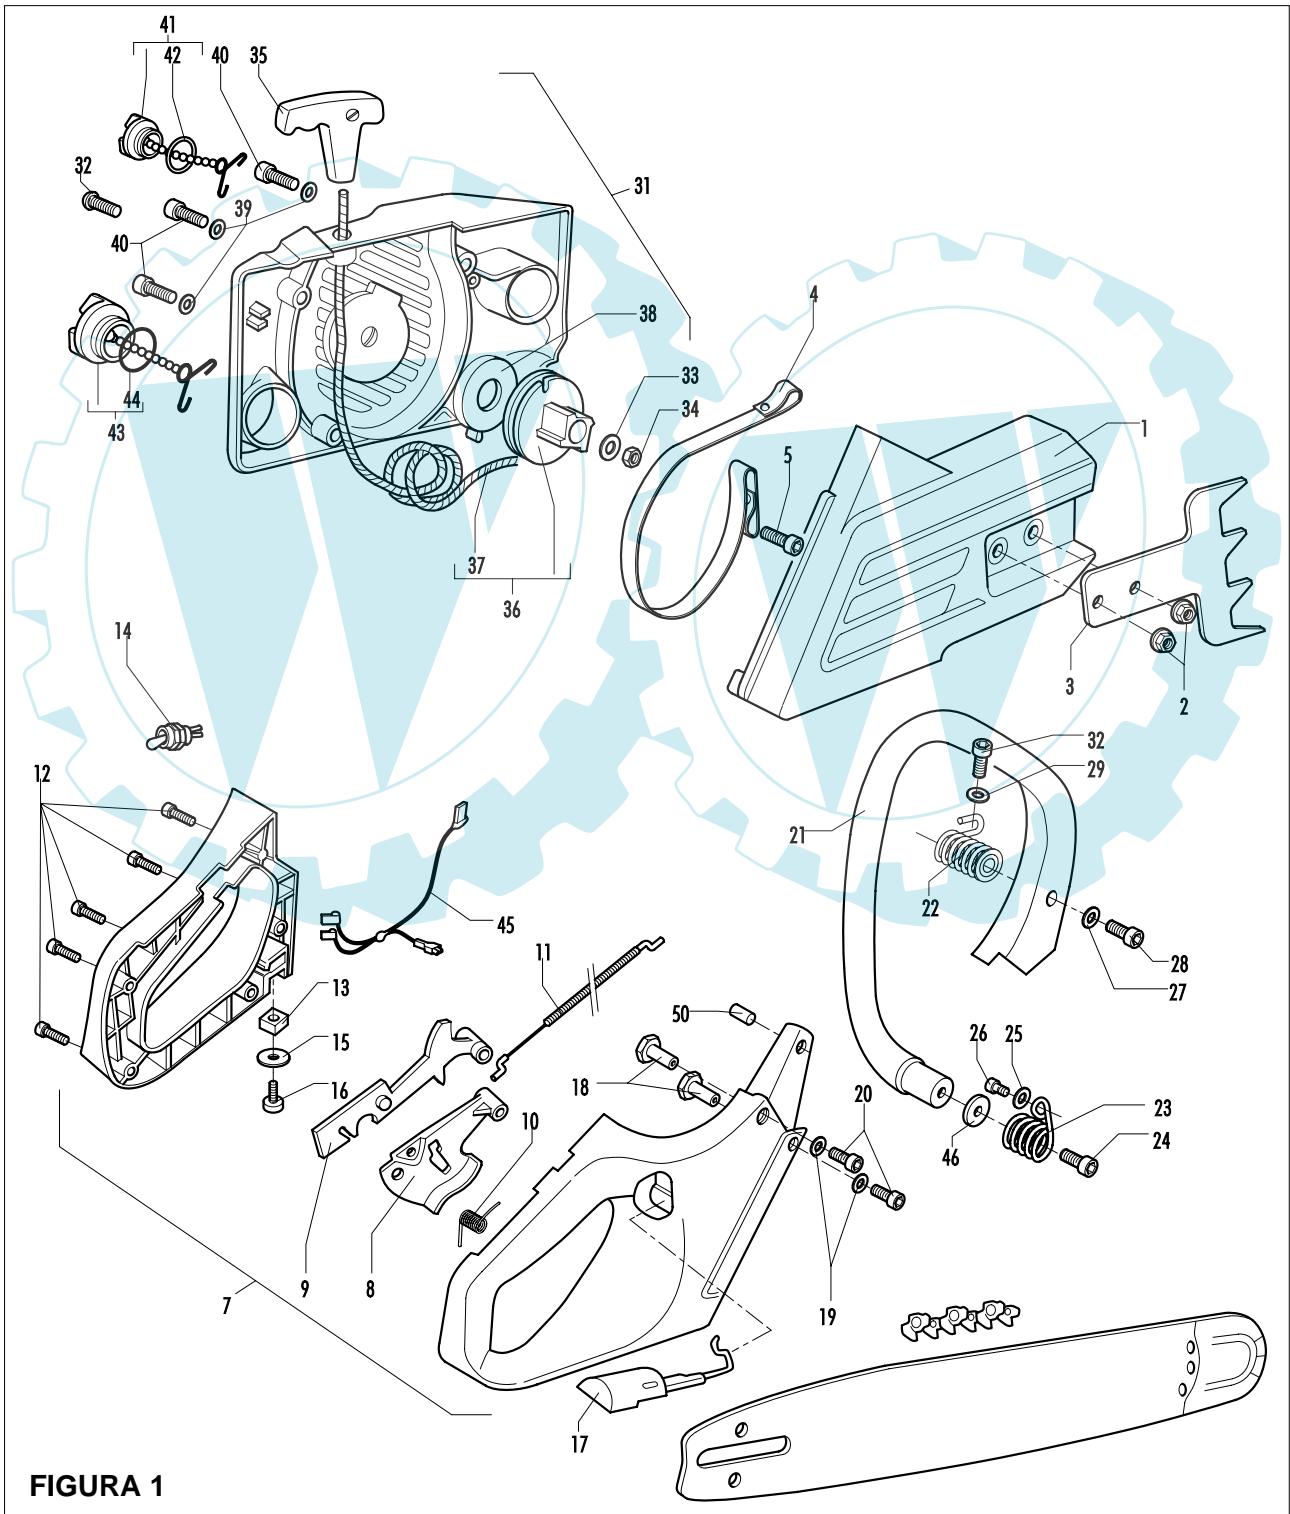

brand	EUROMAC

date	FEB/03	SHEET 1/6

Model	Prefix
EUROMAC S44 18"	01

Product number
953900248